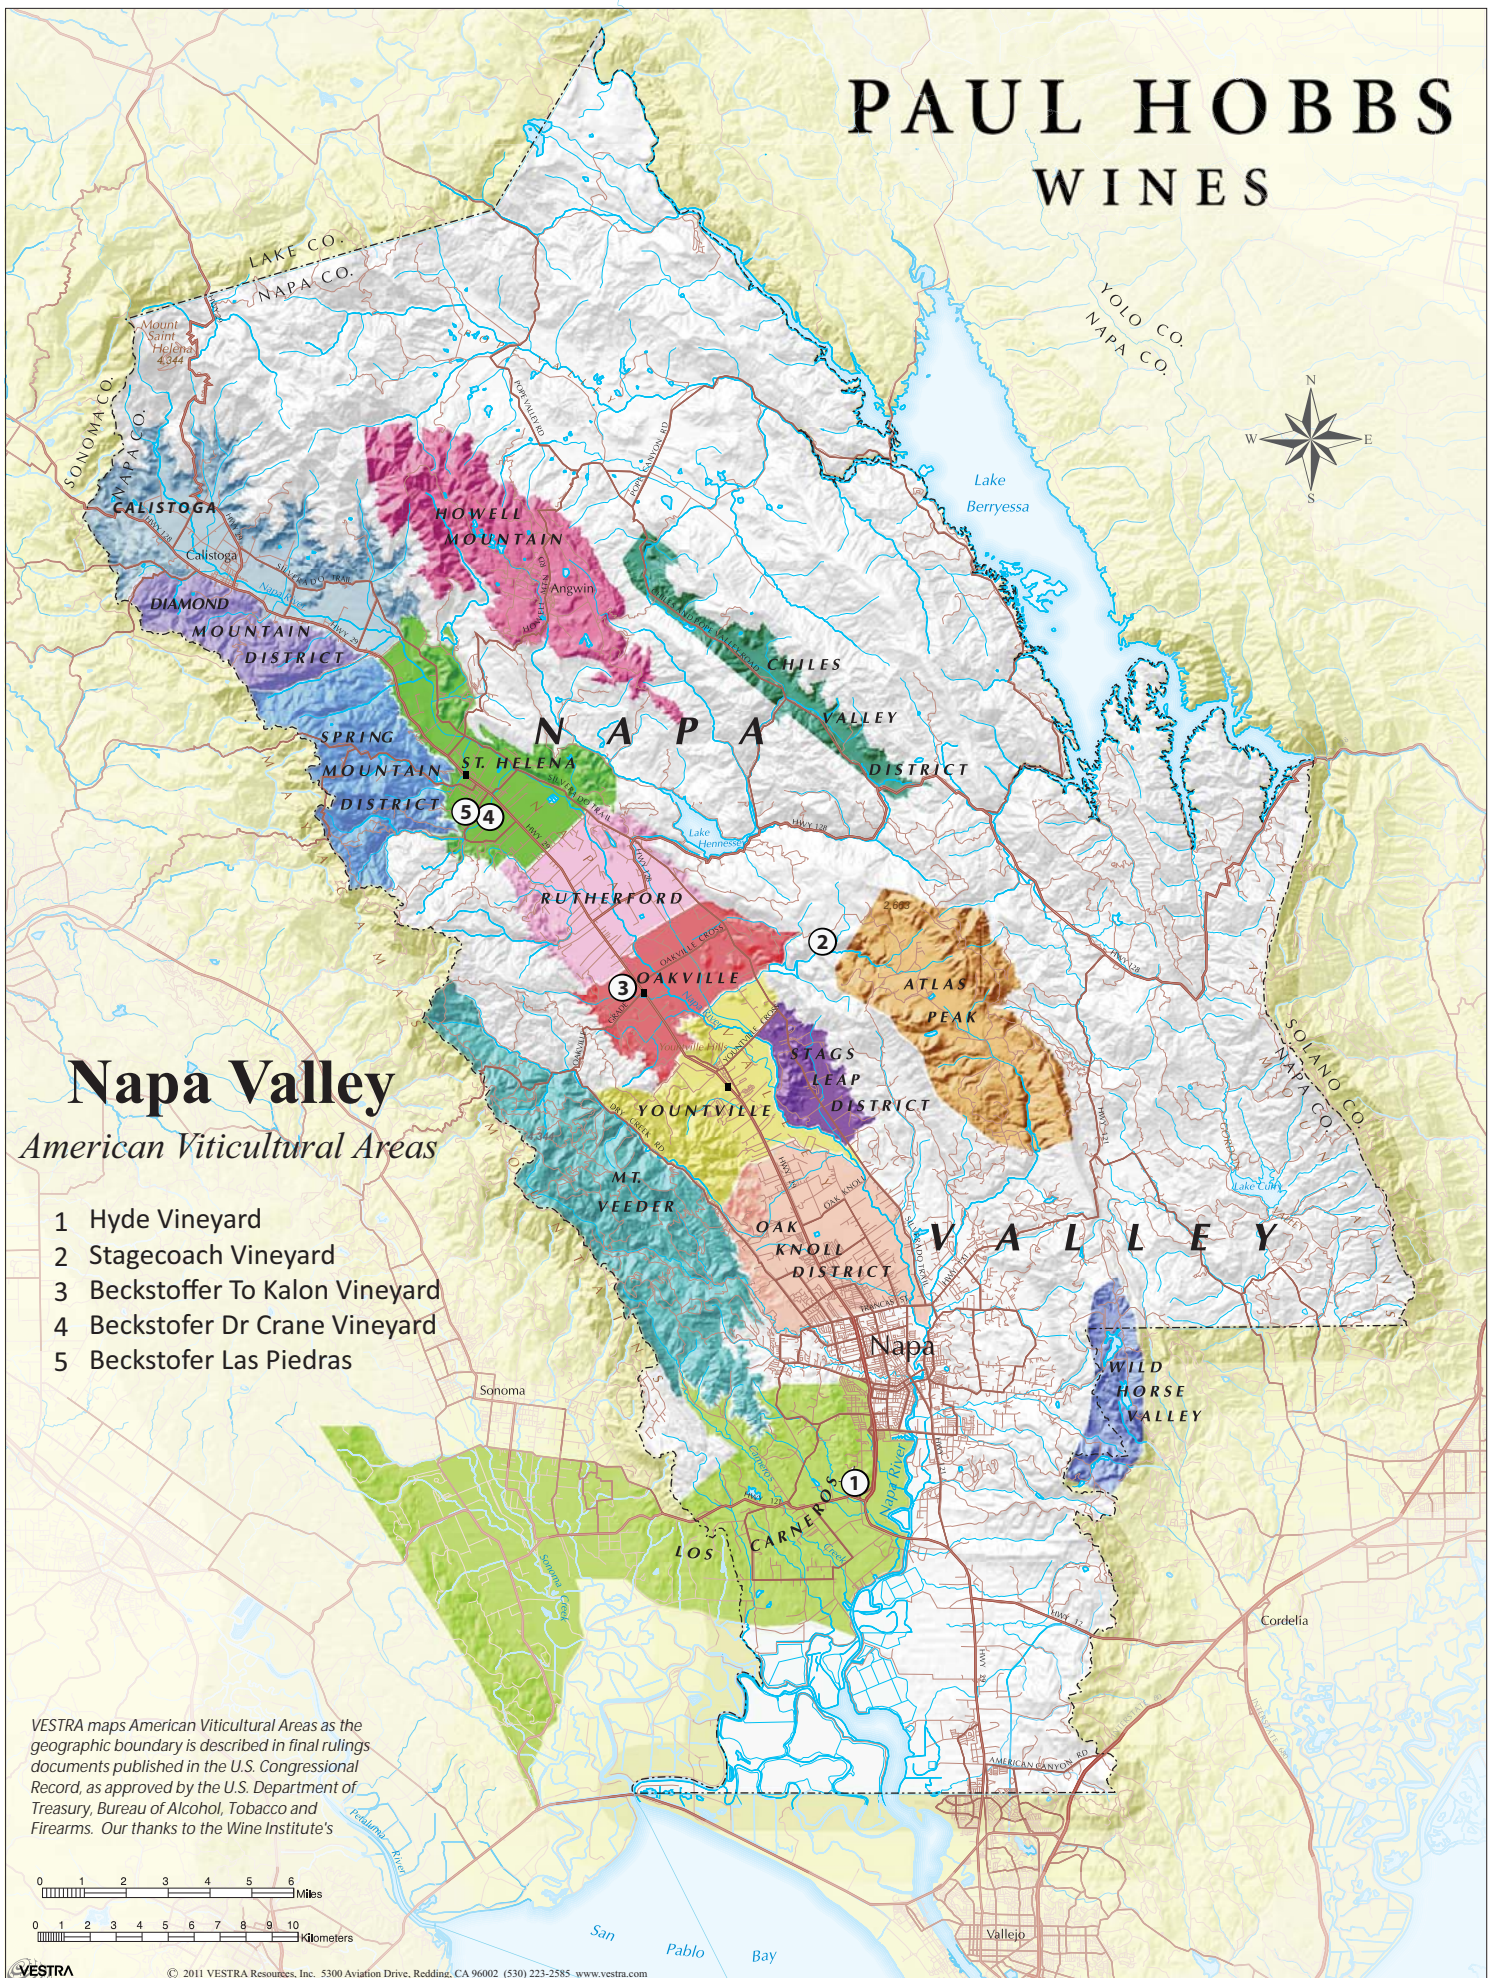

PAUL HOBBS WINES

Napa Valley

American Viticultural Areas

- 1 Hyde Vineyard
- 2 Stagecoach Vineyard
- 3 Beckstoffer To Kalon Vineyard
- 4 Beckstofer Dr Crane Vineyard
- 5 Beckstofer Las Piedras

VESTRA maps American Viticultural Areas as the geographic boundary is described in final rulings documents published in the U.S. Congressional Record, as approved by the U.S. Department of Treasury, Bureau of Alcohol, Tobacco and Firearms. Our thanks to the Wine Institute's